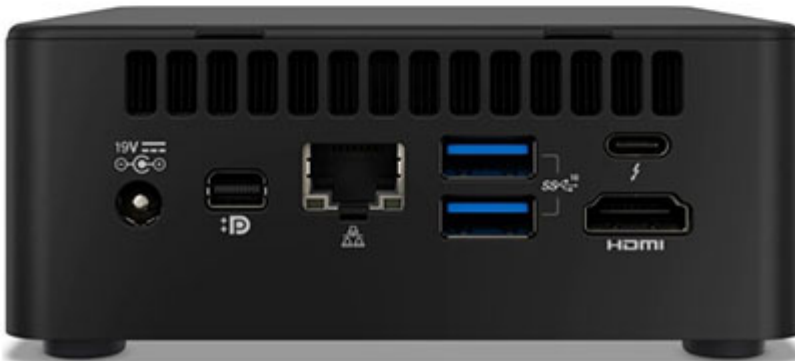

999.00 EUR

incl. 19% VAT, plus [shipping](#)

- 4x 1,2GHz, 4,20GHz Turbo !
- 4 Cores / 8 Threats !
- 12-28W TDP !
- Thunderbolt !

- Typ / Chipset: Mini-PC / System-on-Chip (SoC)
- >CPU: Intel Core i5-1135G7, 4C/8T, 1.20-4.70GHz, 12MB+5MB Cache, 12-28W TDP, Codename "Tiger Lake-UP3" (Willow Cove, 10nm SuperFin)
- 2x DDR4 SO-DIMM, dual PC4-25600S/■DDR4-3200, max. 64GB (UDIMM)
- 1x SATA 6Gb/■s, 1x M.2/■M-Key (PCIe 4.0 x4/■SATA, 2280)
- Extension Slot internal: 1x 2.5", 7mm
- Grphics: Intel Iris Xe Graphics (iGPU), 80EU/640SP, 1.30GHz, Codename "Tiger Lake GT2" (Gen12 Xe)
- Connectors: 1x HDMI 2.0b, 1x Mini DisplayPort 1.4, 3x USB-A 3.1, 2x Thunderbolt 3, 1x 2.5GBase-T (Intel I225-V), 1x Klinke, 1x DC-In
- Wi-Fi 6 (WLAN 802.11a/■b/■g/■n/■ac/■ax, 2x2, Intel AX201), Bluetooth 5.2
- SD-Card (UHS-II) Reader
- Power supply external, 1x DC-In (120W/■19V)
- VESA-Mount: 75x75/■100x100 (included)
- Dimmensions (BxHxT): 117x51x112mm
- Volumen: 0.7l
- Special features: Infrared-Sensor, SecureLock (Kensington), 4x Display Support, integrated Microfonarray (Support for Voiceassistent: Amazon Alexa)

Powercord not included!